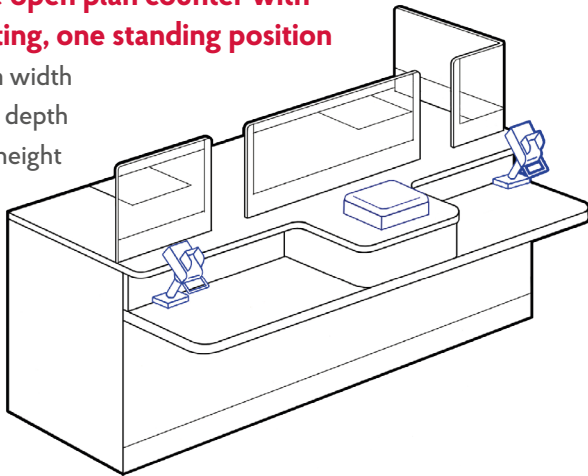

Main branch Counters

Double open plan counter

2394mm width
1055mm depth
975mm height

Single open plan counter

1319mm width
1055mm depth
975mm height

Double open plan counter with one sitting, one standing position

2250mm width
1055mm depth
975mm height

Fortress unit

1126mm width
1055mm depth
975mm height

Parcel hatch

565mm width
1095mm depth
975mm height

Local branch Counters

Dual counter

1320mm width without basket well
1520mm width with 200mm basket well
1700mm width with 380mm basket well
845mm depth
925mm height

Local counter

1145mm width
840mm depth
975mm height

Mini combi

845mm width
840mm depth
975mm height