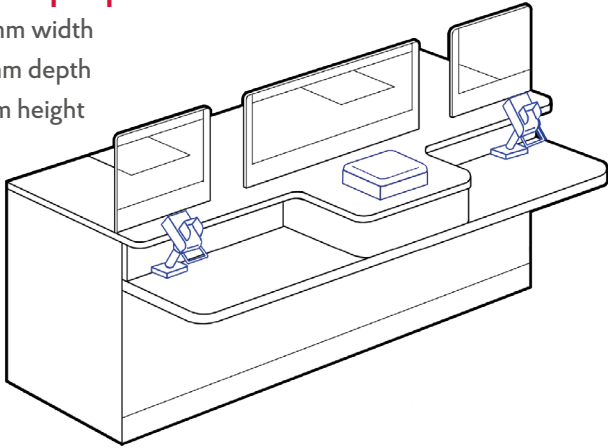

Main branch Counters

Double open plan counter

2394mm width
1055mm depth
975mm height

Single open plan counter

1319mm width
1055mm depth
975mm height

Double open plan counter with one sitting, one standing position

2250mm width
1055mm depth
975mm height

Fortress unit

1126mm width
1055mm depth
975mm height

Parcel hatch

565mm width
1095mm depth
975mm height

Local branch Counters

Dual counter

1320mm width without basket well
1520mm width with 200mm basket well
1700mm width with 380mm basket well
845mm depth
925mm height

Local counter

1145mm width
840mm depth
975mm height

Mini combi

845mm width
840mm depth
975mm height