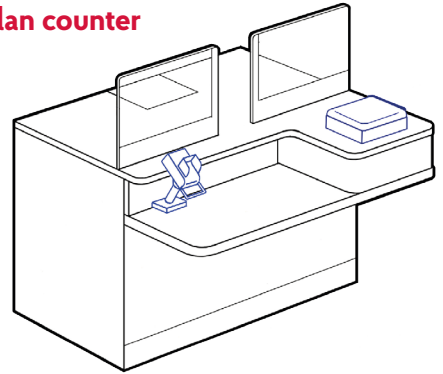

Main branch Counters

Double open plan counter

2394mm width
1055mm depth
975mm height

Single open plan counter

1319mm width
1055mm depth
975mm height

Double open plan counter with one sitting, one standing position

2250mm width
1055mm depth
975mm height

Fortress unit

1126mm width
1055mm depth
975mm height

Parcel hatch

565mm width
1095mm depth
975mm height

Local branch Counters

Dual counter

1320mm width without basket well
1520mm width with 200mm basket well
1700mm width with 380mm basket well
845mm depth
925mm height

Local counter

1145mm width
840mm depth
975mm height

Mini combi

845mm width
840mm depth
975mm height