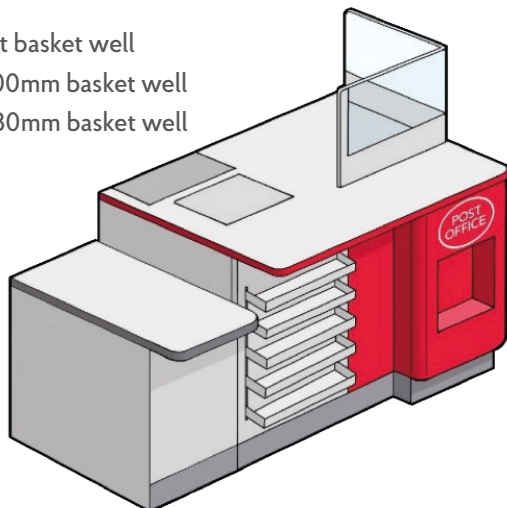

Main branch Counters

Double open plan counter

2394mm width
1055mm depth
975mm height

Single open plan counter

1319mm width
1055mm depth
975mm height

Double open plan counter with one sitting, one standing position

2250mm width
1055mm depth
975mm height

Fortress unit

1126mm width
1055mm depth
975mm height

Parcel hatch

565mm width
1095mm depth
975mm height

Local branch Counters

Dual counter

1320mm width without basket well
1520mm width with 200mm basket well
1700mm width with 380mm basket well
845mm depth
925mm height

Local counter

1145mm width
840mm depth
975mm height

Mini combi

845mm width
840mm depth
975mm height